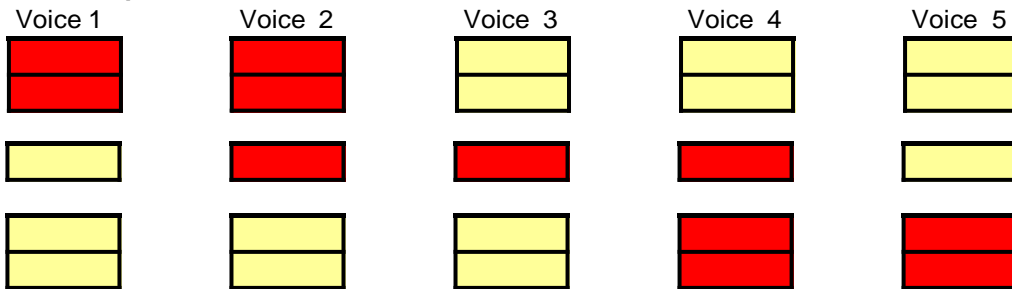

RBBLangenVintageII Pickups 59/AINiCo II&V - 90/AINiCo V

5-WAY SWITCH

RBBLangen SensusII 4-13 PushPull

NECK * CENTER * BRIDGE

Window1 "Humbuckers/Single style" No split.

Volume pot: Push Down

Tonepot: Push Down

Window2 "Splits/Single style"

Volume pot: Up

Tone pot: Down

Window3 "Humbuckers/Single all in style"

Volume pot: Down

Tone pot: Up

Window4 "Splits/Single all in style"

Volume pot: Up

Tone pot: Up

Green, free positions.