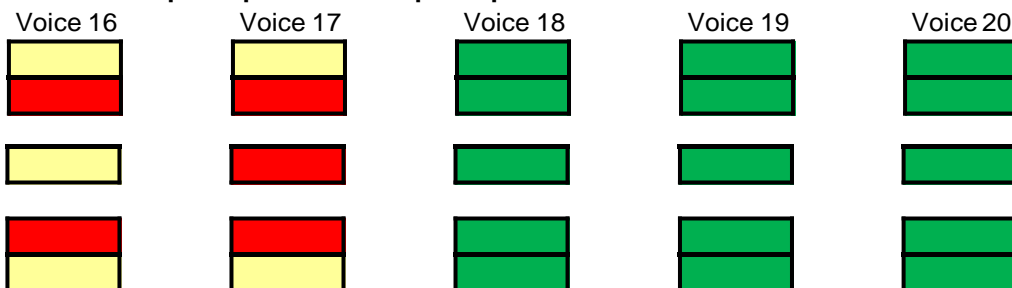

RBBLangenVintageII Pickups 59/AINiCo II&V - 90/AINiCo V

5-WAY SWITCH

RBBLangen SensusII 4-13 PushPull

NECK * CENTER * BRIDGE

Window1 "Humbuckers/Single style" No split.

Volume pot: Push Down

Tonepot: Push Down

Window2 "Splits/Single style"

Volume pot: Up

Tone pot: Down

Window3 "Humbuckers/Single all in style"

Volume pot: Down

Tone pot: Up

Window4 "Splits/Single all in style"

Volume pot: Up

Tone pot: Up

Green, free positions.