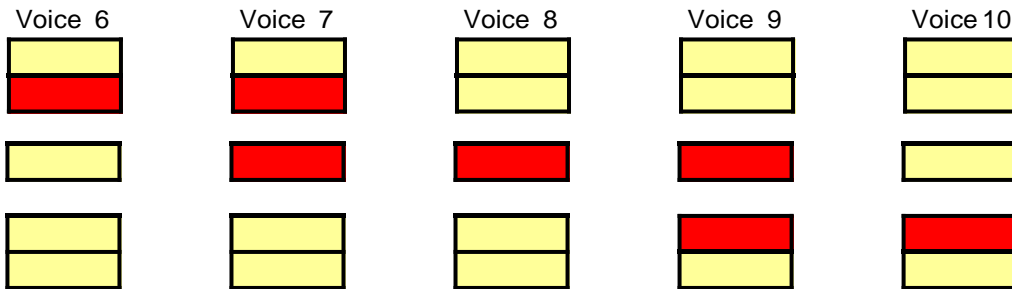

RBBLangenVintageII Pickups 59/AINiCo II&V - 90/AINiCo V

5-WAY SWITCH

RBBLangen SensusII 4-13 PushPull

NECK * CENTER * BRIDGE

Window1 "Humbuckers/Single style" No split.

Volume pot: Push Down

Tonepot: Push Down

Window2 "Splits/Single style"

Volume pot: Up

Tone pot: Down

Window3 "Humbuckers/Single all in style"

Volume pot: Down

Tone pot: Up

Window4 "Splits/Single all in style"

Volume pot: Up

Tone pot: Up

Green, free positions.