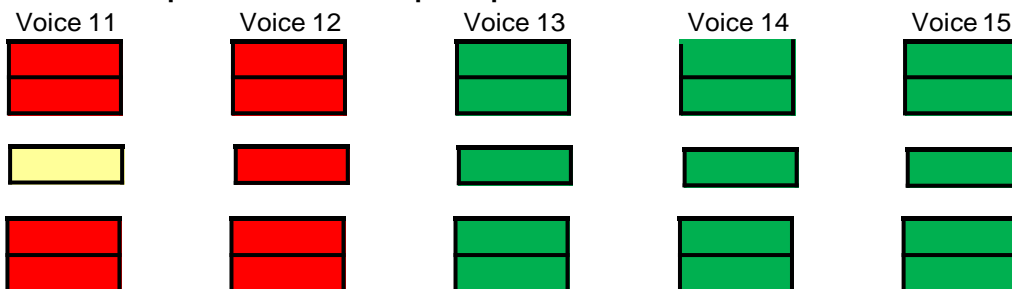

RBBLangenVintageII Pickups 59/AINiCo II&V - 90/AINiCo V

5-WAY SWITCH

RBBLangen SensusII 4-13 PushPull

NECK * CENTER * BRIDGE

Window1 "Humbuckers/Single style" No split.

Volume pot: Push Down

Tonepot: Push Down

Window2 "Splits/Single style"

Volume pot: Up

Tone pot: Down

Window3 "Humbuckers/Single all in style"

Volume pot: Down

Tone pot: Up

Window4 "Splits/Single all in style"

Volume pot: Up

Tone pot: Up

Green, free positions.